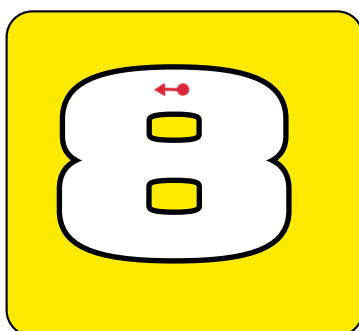

1-10 NUMBER CHART

1-10 NUMBER CHART

1

1-10 NUMBER CHART

2

1-10 NUMBER CHART

3

1-10 NUMBER CHART

1-10 NUMBER CHART

1-10 NUMBER CHART

6

1-10 NUMBER CHART

A large white number 7 is centered on a green rectangular background. Above the number, there are seven soccer cleats arranged in two rows: four in the top row and three in the bottom row. Each cleat is purple with white laces and white soles with studs.