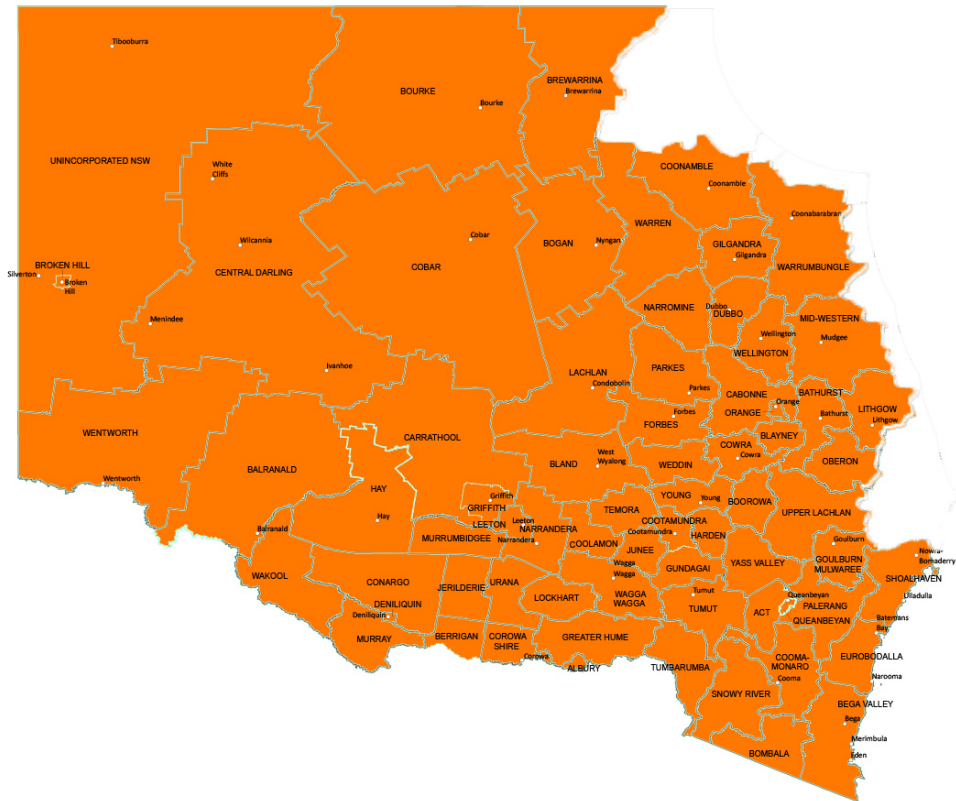

PM CAPITAL

GIANTS

ACADEMY

- | | | | | | |
|----------|-------------------|----------|----------------------|----------|--------------------|
| A | ACT | J | Jerilderie | S | Shoalhaven |
| | Albury | | Junee | | Snowy River |
| | Auburn | L | Leeton | T | Temora |
| B | Balranald | | Liverpool | | Tumbarumba |
| | Bathurst Regional | | Lachlan | | Tumut |
| | Baulkham Hills | D | Lithgow | U | Unincorporated NSW |
| | Bega Valley | | Lockhart | | Upper Lachlan |
| | Berrigan | E | Mid-Western Regional | | Urana |
| | Blacktown | | Murray | W | Wagga Wagga |
| | Bland | F | Murrumbidgee | | Wakool |
| | Blayney | | Fairfield | N | Warren |
| | Blue Mountains | | Forbes | | Warrumbungle |
| | Bogan | G | | O | Weddin |
| | Bombala | | Gilgandra | | Wellington |
| | Boorowa | | Goulburn Mulwaree | P | Wentworth |
| | Bourke | | Greater Hume | | Wollondilly |
| | Brewarrina | H | Griffith | Q | Yass Valley |
| | Broken Hill | | Gundagai | | Young |
| C | Cabonne | | Harden | | |
| | Camden | | Hawkesbury | | |
| | Campbelltown | | Hay | | |
| | Carrathool | | Holroyd | | |
| | Central Darling | | | | |
| | Cobar | | | | |